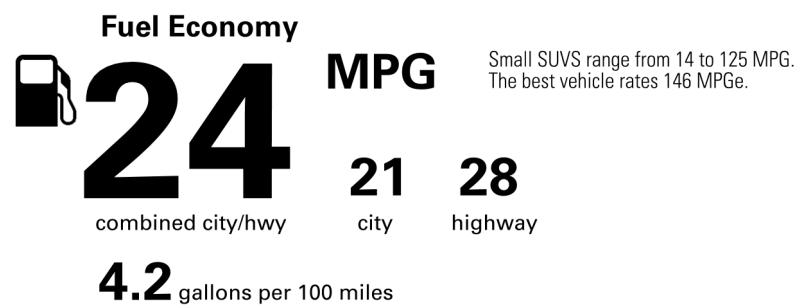

Not Original - Copy

Created on 2026-04-13 15:22:28 (UTC)

EPA DOT Fuel Economy and Environment

Gasoline Vehicle

You spend \$4,500
 more in fuel costs over 5 years compared to the average new vehicle.

Annual fuel cost \$2,600