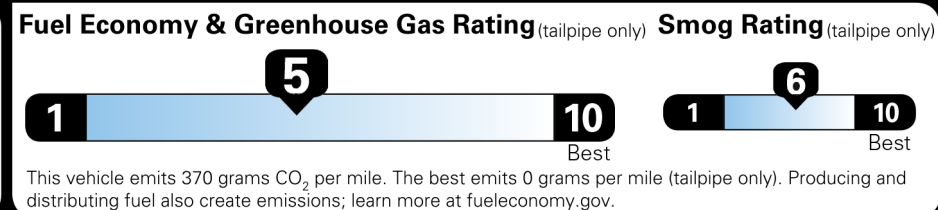

Not Original - Copy

Created on 2026-04-13 15:22:28 (UTC)

EPA DOT Fuel Economy and Environment

Gasoline Vehicle

You spend \$4,500
 more in fuel costs over 5 years compared to the average new vehicle.

Annual fuel cost \$2,600