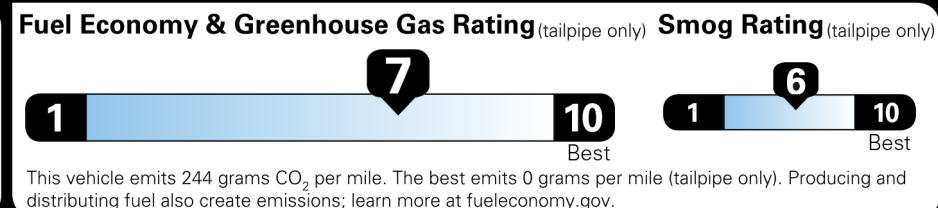

Not Original - Copy

Created on 2026-05-12 01:22:13 (UTC)

EPA DOT Fuel Economy and Environment

Gasoline Vehicle

You spend \$250 more in fuel costs over 5 years compared to the average new vehicle.

Annual fuel COST \$1,750