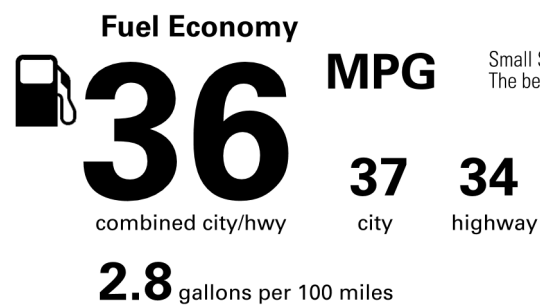

Not Original - Copy

Created on 2026-05-12 01:22:13 (UTC)

EPA DOT Fuel Economy and Environment

Gasoline Vehicle

You spend \$250 more in fuel costs over 5 years compared to the average new vehicle.

Annual fuel COST \$1,750